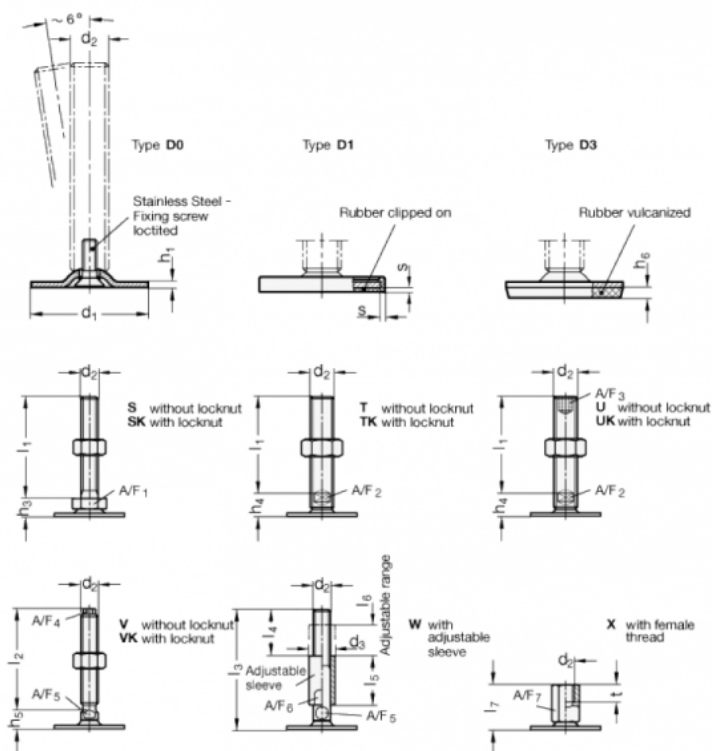

Article number: 204180M16200D3TK
 Description: E+G levelling foot
 GN 41-80-M16-200-D3-TK
 Note: TK With nut, Wrench flat at the bottom

Measures

- A/F2 = 12
- d1 = 80
- d2 = M16
- h1 = 3
- h4 = 18
- h6 = 5
- l1 = 200
- s =